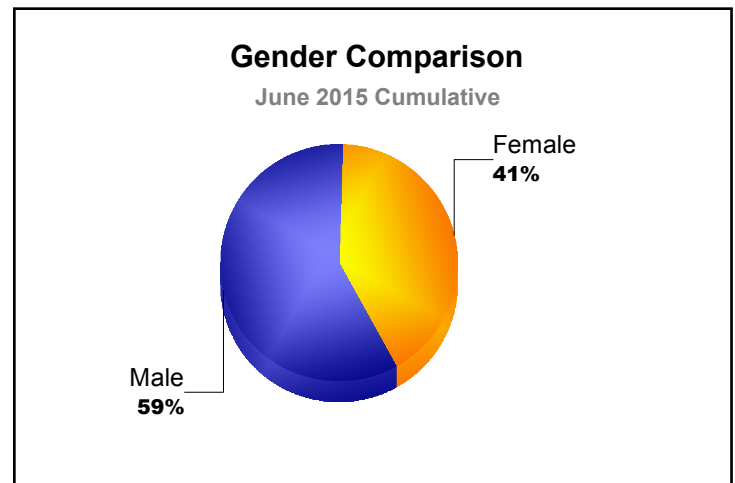

Year	New Clubs	Dropped Clubs	Gain/ Loss Clubs	New Members	Charter Members	Reinstate Members	Transfer Members	Total Member Added	Total Members Dropped	Gain/ Loss Members
2010-2011	1	0	1	119	33	15	12	179	-147	32
2011-2012	0	-1	-1	98	0	9	25	132	-198	-66
2012-2013	0	-1	-1	114	0	6	16	136	-175	-39
2013-2014	1	-3	-2	135	26	8	11	180	-248	-68
2014-2015	0	-1	-1	106	2	7	22	137	-155	-18
<b>Average</b>	<b>0</b>	<b>-1</b>	<b>-1</b>	<b>114</b>	<b>12</b>	<b>9</b>	<b>17</b>	<b>153</b>	<b>-185</b>	<b>-32</b>