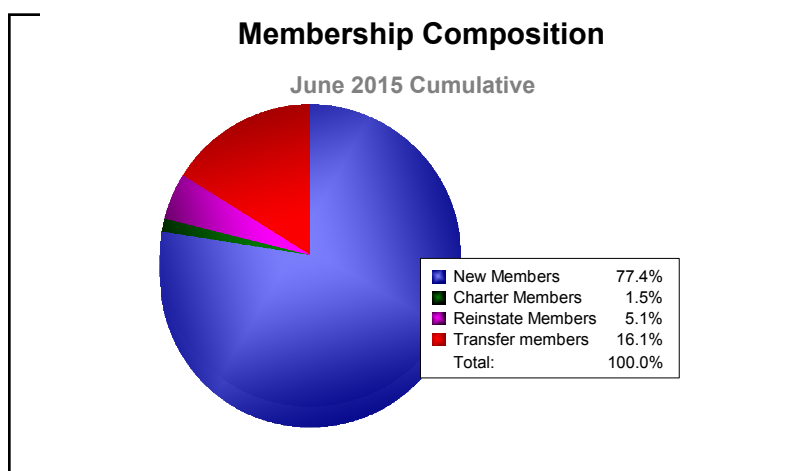

Year	New Clubs	Dropped Clubs	Gain/ Loss Clubs	New Members	Charter Members	Reinstate Members	Transfer Members	Total Member Added	Total Members Dropped	Gain/ Loss Members
2010-2011	1	0	1	119	33	15	12	179	-147	32
2011-2012	0	-1	-1	98	0	9	25	132	-198	-66
2012-2013	0	-1	-1	114	0	6	16	136	-175	-39
2013-2014	1	-3	-2	135	26	8	11	180	-248	-68
2014-2015	0	-1	-1	106	2	7	22	137	-155	-18
<b>Average</b>	<b>0</b>	<b>-1</b>	<b>-1</b>	<b>114</b>	<b>12</b>	<b>9</b>	<b>17</b>	<b>153</b>	<b>-185</b>	<b>-32</b>