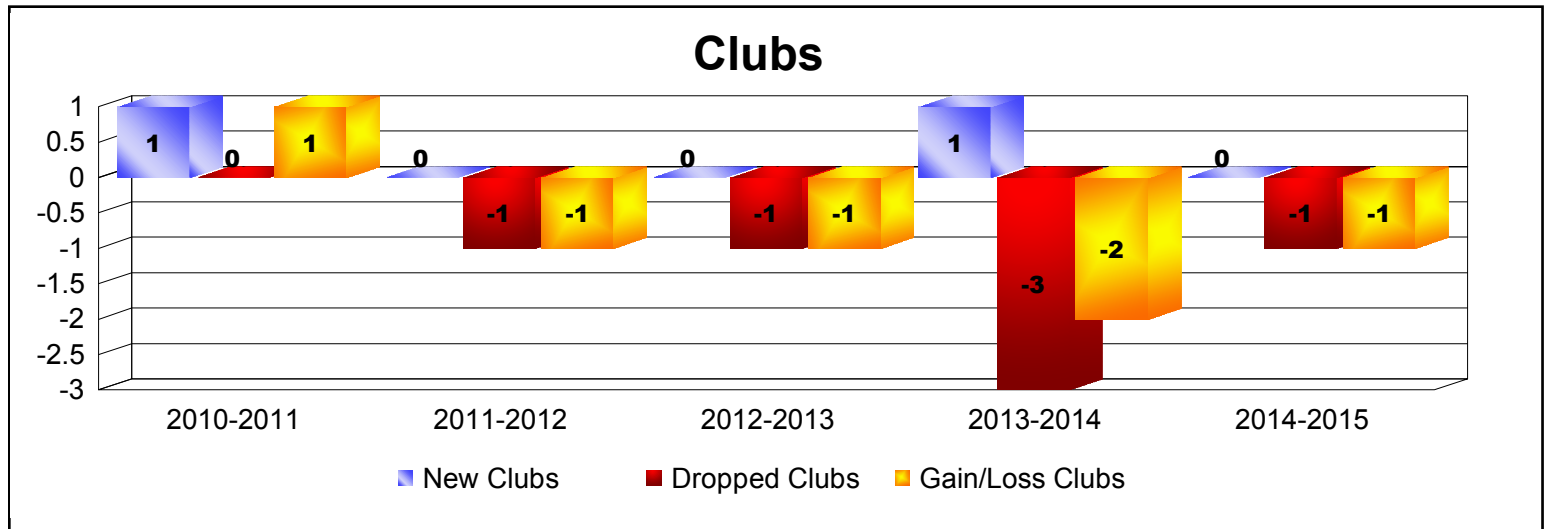

Year	New Clubs	Dropped Clubs	Gain/ Loss Clubs	New Members	Charter Members	Reinstate Members	Transfer Members	Total Member Added	Total Members Dropped	Gain/ Loss Members
2010-2011	1	0	1	119	33	15	12	179	-147	32
2011-2012	0	-1	-1	98	0	9	25	132	-198	-66
2012-2013	0	-1	-1	114	0	6	16	136	-175	-39
2013-2014	1	-3	-2	135	26	8	11	180	-248	-68
2014-2015	0	-1	-1	106	2	7	22	137	-155	-18
<b>Average</b>	<b>0</b>	<b>-1</b>	<b>-1</b>	<b>114</b>	<b>12</b>	<b>9</b>	<b>17</b>	<b>153</b>	<b>-185</b>	<b>-32</b>

Year	New Clubs	Dropped Clubs	Gain/ Loss Clubs	New Members	Charter Members	Reinstate Members	Transfer Members	Total Member Added	Total Members Dropped	Gain/ Loss Members
2010-2011	0	0	0	0	0	0	0	0	-7	-7
2011-2012	0	0	0	0	0	1	0	1	-2	-1
2012-2013	0	0	0	0	0	0	0	0	0	0
2013-2014	0	0	0	2	0	0	0	2	-4	-2
2014-2015	0	0	0	0	0	0	0	0	0	0
<b>Average</b>	<b>0</b>	<b>0</b>	<b>0</b>	<b>0</b>	<b>0</b>	<b>0</b>	<b>0</b>	<b>1</b>	<b>-3</b>	<b>-2</b>