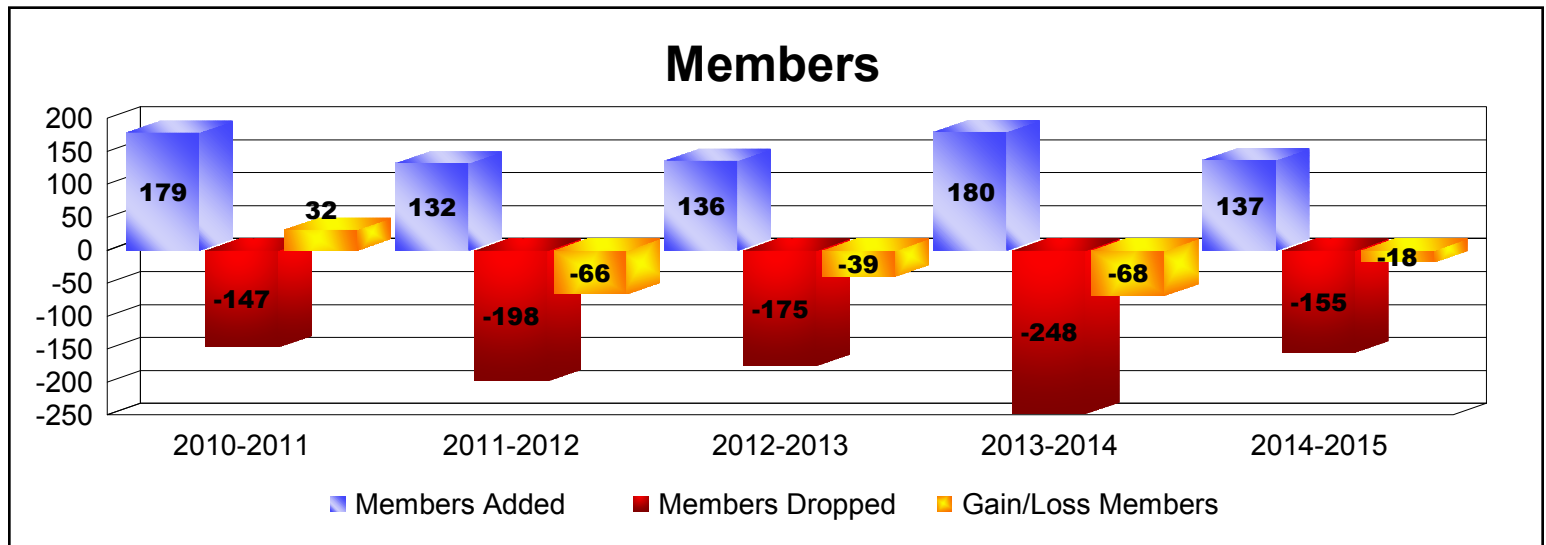

Year	New Clubs	Dropped Clubs	Gain/ Loss Clubs	New Members	Charter Members	Reinstate Members	Transfer Members	Total Member Added	Total Members Dropped	Gain/ Loss Members
2010-2011	1	0	1	119	33	15	12	179	-147	32
2011-2012	0	-1	-1	98	0	9	25	132	-198	-66
2012-2013	0	-1	-1	114	0	6	16	136	-175	-39
2013-2014	1	-3	-2	135	26	8	11	180	-248	-68
2014-2015	0	-1	-1	106	2	7	22	137	-155	-18
<b>Average</b>	<b>0</b>	<b>-1</b>	<b>-1</b>	<b>114</b>	<b>12</b>	<b>9</b>	<b>17</b>	<b>153</b>	<b>-185</b>	<b>-32</b>

Year	New Clubs	Dropped Clubs	Gain/ Loss Clubs	New Members	Charter Members	Reinstate Members	Transfer Members	Total Member Added	Total Members Dropped	Gain/ Loss Members
2010-2011	0	0	0	0	0	0	0	0	-7	-7
2011-2012	0	0	0	0	0	1	0	1	-2	-1
2012-2013	0	0	0	0	0	0	0	0	0	0
2013-2014	0	0	0	2	0	0	0	2	-4	-2
2014-2015	0	0	0	0	0	0	0	0	0	0
<b>Average</b>	<b>0</b>	<b>0</b>	<b>0</b>	<b>0</b>	<b>0</b>	<b>0</b>	<b>0</b>	<b>1</b>	<b>-3</b>	<b>-2</b>